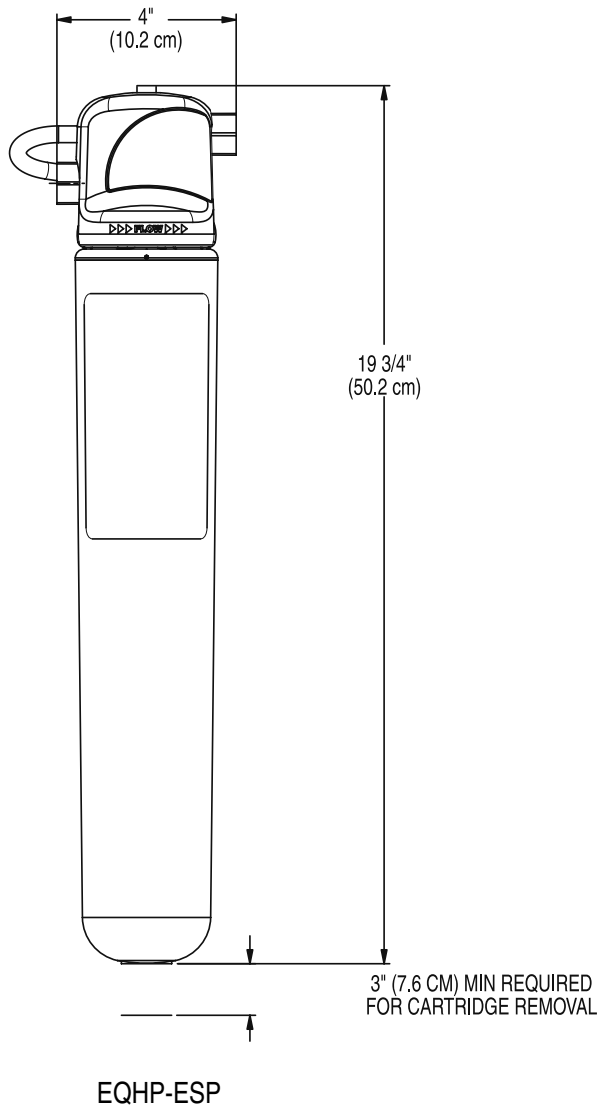

Dimensions & Specifications

Model	Product #	Capacity	Service Flow Rate	Micron Rating
39000.0008	EQHP-ESP	422 gallons @ 10.5 GPG (grains per gallon) of hardness	.5 GPM	5 (nominal)

Note: Inlet and outlet plumbing connections are 3/8" FNPT.

BUNN Corporation - 1400 Stevenson Drive Springfield, Illinois 62703 • 800-637-8606 • 217-529-6601 • Fax 217-529-6644 • www.bunn.com

BUNN® practices continuous product research and improvement. We reserve the right to change specifications and product design without notice. Such revisions do not entitle the buyer to corresponding changes, improvements, additions or replacements for previously purchased equipment.

All dimensions shown in inches. Bunn Corporation owns all copyrights relating to materials in this publication. Please contact Bunn Corporation to request permission to reproduce any portion of this publication.