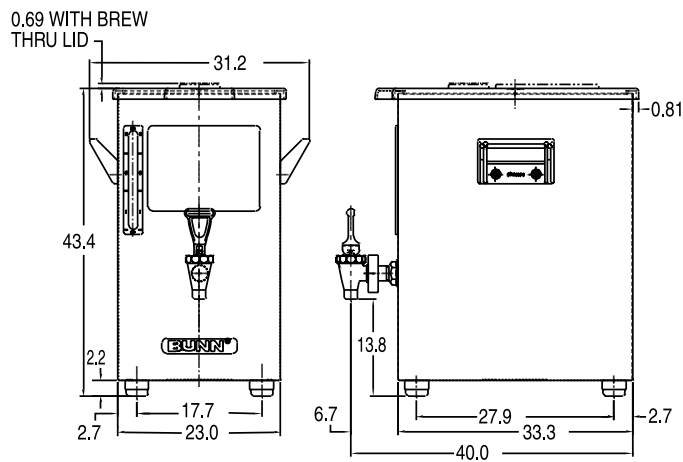

#### Iced Tea/Coffee Dispensers

- Dispensers have 4 gallon (15.14 litres) capacity.
- Sight gauges show how much tea is in dispenser.
- Available with solid or brew-through lids.

#### TD4

Dimensions: 17.1"H x 9.1"W x 15.7"D  
(43.4cm H x 23.1cm W x 39.9cm D)

#### TD4T

Dimensions: 22"H x 9.1"W x 15.7"D  
(55.9cm H x 23.1cm W x 39.9cm D)

## Dimensions & Specifications

Model	Product #	Capacity	Handles	Shipping Weight	Agency
TD4 (solid lid)	03250.0003	15.14 Litres/4 Gal	Side	12 lbs. (5.4 kg)	UL NSF
TD4 (brew-through lid)	03250.0006	15.14 Litres/4 Gal	Side	11 lbs. (5.0 kg)	UL NSF
TD4T (solid lid, tall)	03250.0004	15.14 Litres/4 Gal	Side	13 lbs. (5.9 kg)	UL NSF
TD4T (brew-through lid, tall)	03250.0005	15.14 Litres/4 Gal	Side	13 lbs. (5.9 kg)	UL NSF
TD4T (brew-through lid, tall, no decal)	03250.0018	15.14 Litres/4 Gal	Side	13 lbs. (5.9 kg)	UL NSF