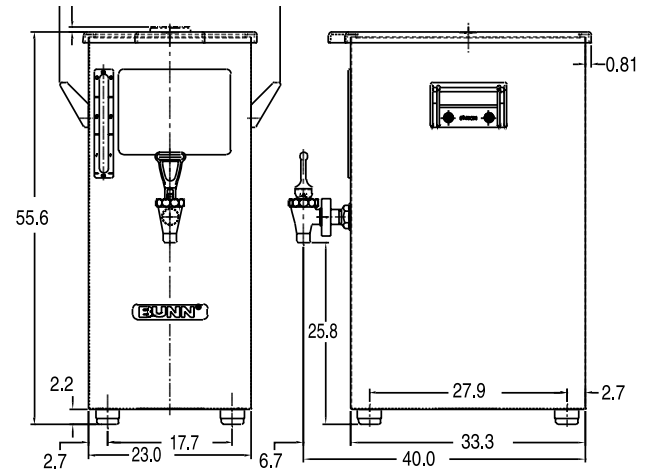

TD4T

Bunn-O-Matic® Corporation - 1400 Stevenson Drive Springfield, Illinois 62703 • USA • +1-217-529-6601 • Fax +1-217-529-2827 • www.bunn.com

BUNN® practices continuous product research and improvement. We reserve the right to change specifications and product design without notice. Such revisions do not entitle the buyer to corresponding changes, improvements, additions or replacements for previously purchased equipment.

All dimensions shown in centimeters. Bunn-O-Matic Corporation owns all copyrights relating to materials in this publication. Please contact BUNN to request permission to reproduce any portion of this publication.