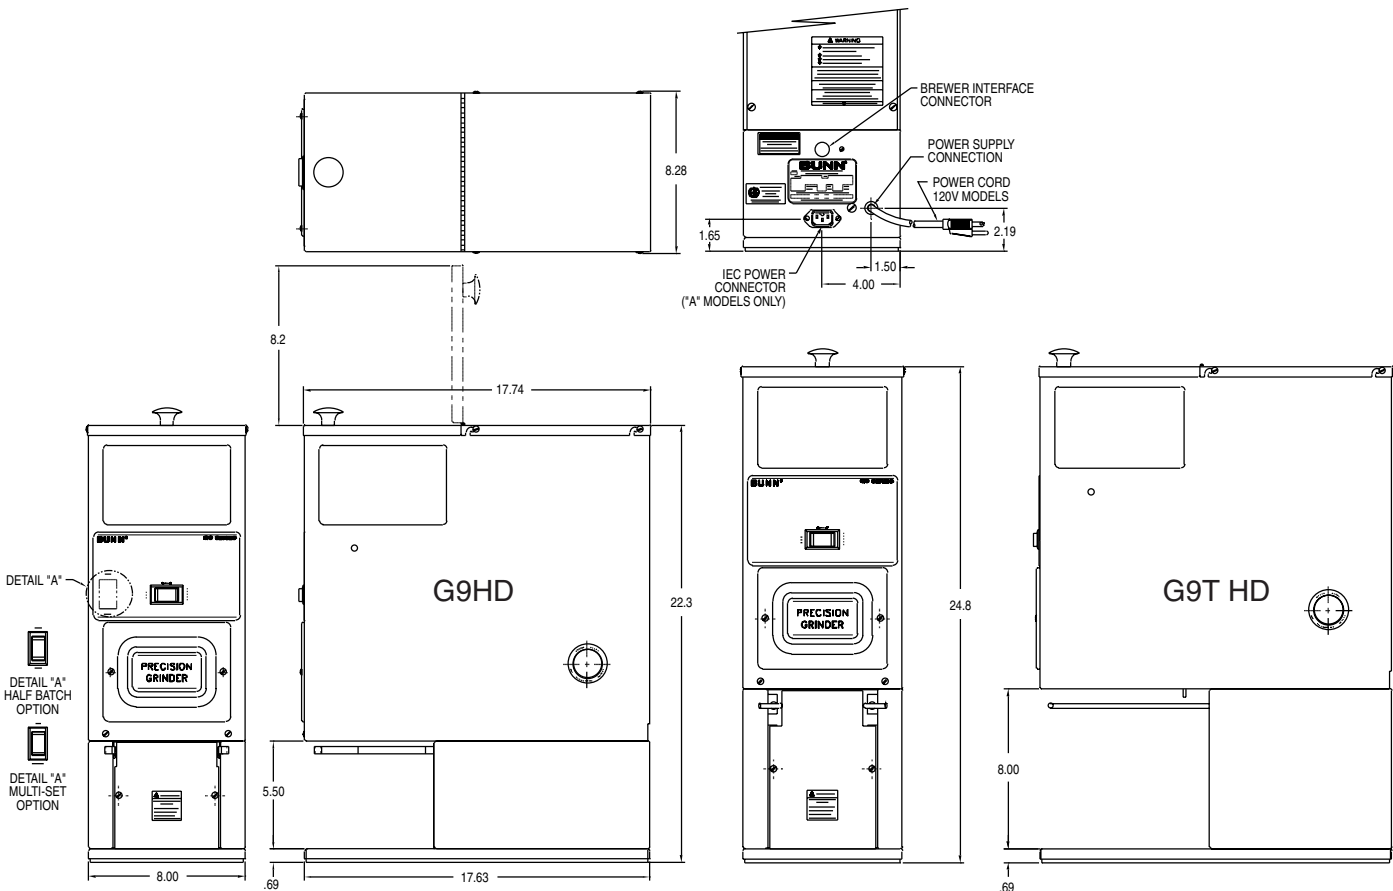

Dimensions & Specifications

Model	Product #	Volts	Amps	Capacity	Cu. Ft.	Shipping Weight	Cord Attached
G9HD	05800.0001	120	9.4	9 lbs.	6 ft³	62 lbs.	Yes[†]
G9HD*	05800.0013	120	9.4	9 lbs.	6 ft³	62 lbs.	Yes[†]
G9T HD	05800.0003	120	9.4	9 lbs.	6 ft³	62 lbs.	Yes[†]
G9T HD	05800.0027	120	9.4	9 lbs.	5 ft³	67 lbs.	Yes[†]
G9T HD*	05800.0030	120	9.4	9 lbs.	5 ft³	67 lbs.	Yes[†]

G9T HD accepts large brew funnels for System III, Dual and other large BUNN® Brewers.

*Model has black finish. †Power cord (NEMA 5-15P) 15 Amp-120V machine only.

Electrical: 2-wires plus ground service rated 120V, 60Hz, circuit required, ¾ HP motor.

Bunn-O-Matic® Corporation - 1400 Stevenson Drive Springfield, Illinois 62703 • 800-637-8606 • 217-529-6601 • Fax 217-529-6644 • www.bunn.com

BUNN® practices continuous product research and improvement. We reserve the right to change specifications and product design without notice. Such revisions do not entitle the buyer to corresponding changes, improvements, additions or replacements for previously purchased equipment.

All dimensions shown in inches.

11/09 © Bunn-O-Matic Corporation