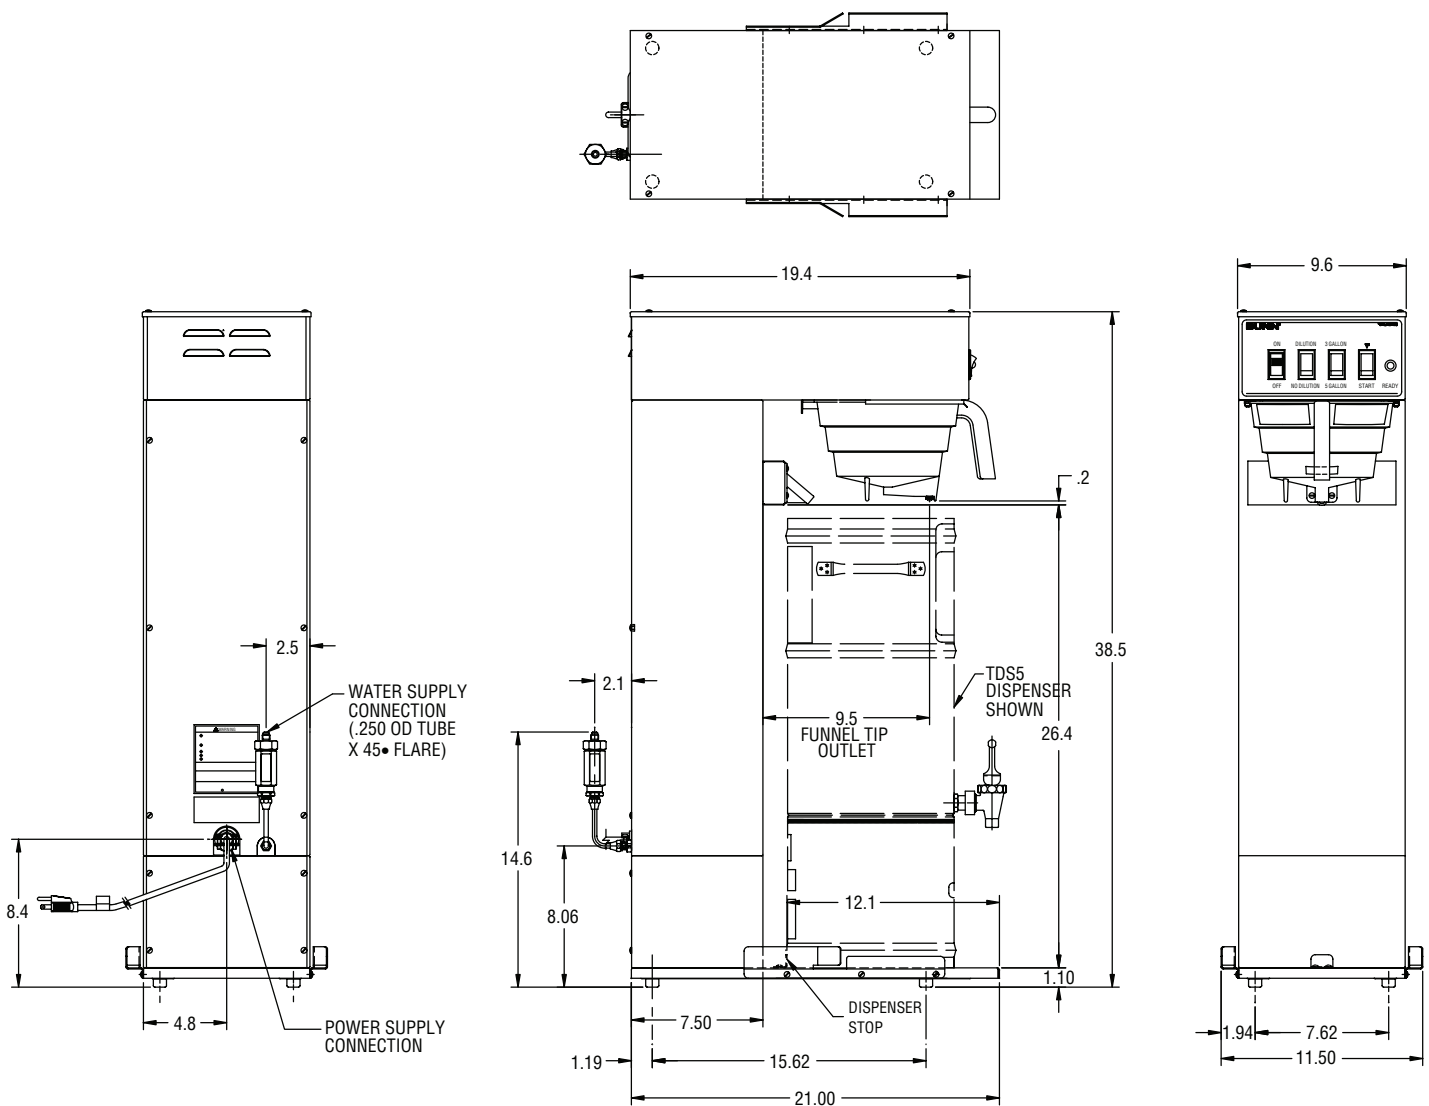

Dimensions & Specifications

Model	Product #	Volts	Amps	Tank Heater Watts	Total Watts	Brewing Capacity	Cu. Ft.	Shipping Weight	Cord Attached
TU5Q	24400.0000	120	15	1800	1800	28.5 gal./hr.	8.8 ft³	51 lbs.	Yes*

*Power cord (NEMA 5-15P) 15 Amp-120V machine only.

Electrical: Model requires 2-wires plus ground service rated at 120V, single phase, 60 Hz.

Plumbing: 20-90 psi (138-621 kPa). Machine supplied with 1/4" OD male flare fitting.

Bunn-O-Matic® Corporation - 1400 Stevenson Drive Springfield, Illinois 62703 • 800-637-8606 • 217-529-6601 • Fax 217-529-6644 • www.bunn.com

BUNN® practices continuous product research and improvement. We reserve the right to change specifications and product design without notice. Such revisions do not entitle the buyer to corresponding changes, improvements, additions or replacements for previously purchased equipment.

All dimensions shown in inches.

7/08 © Bunn-O-Matic Corporation