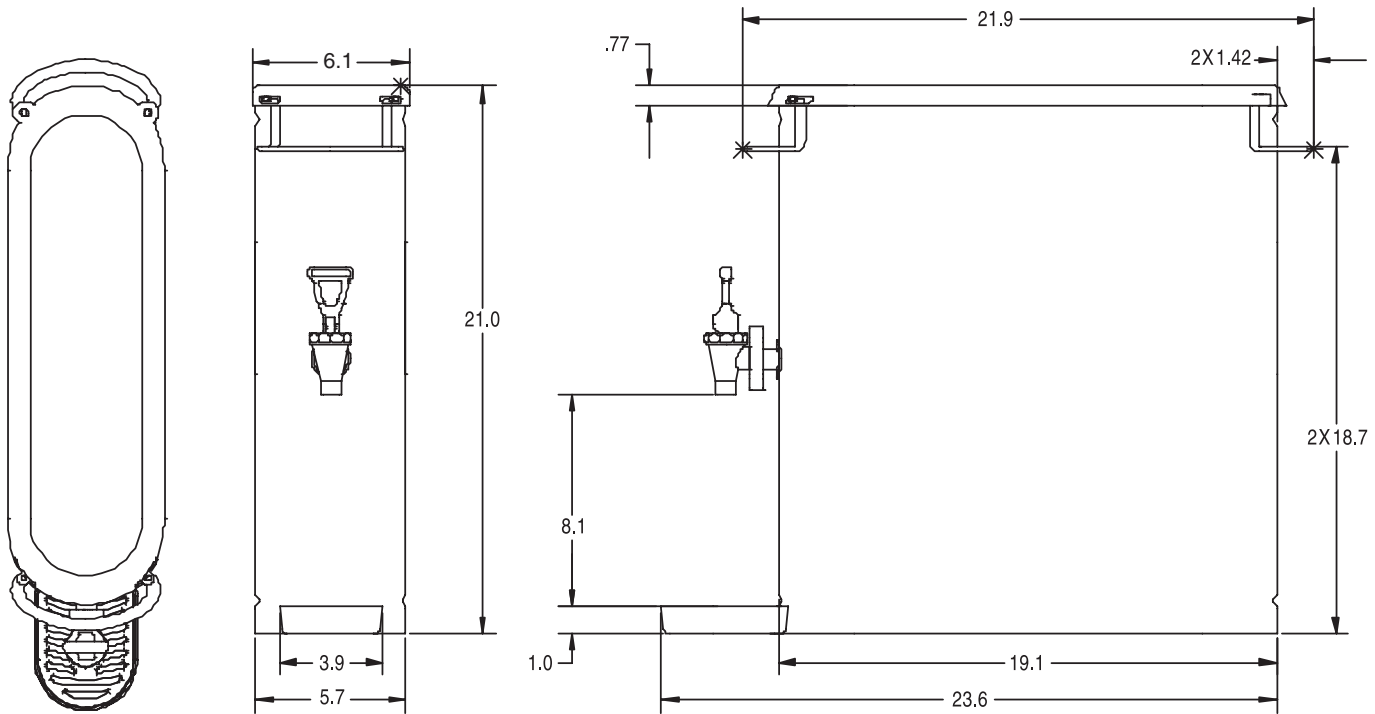

Dimensions & Specifications

Model	Product #	Capacity	Handles	Cubic Measure	Shipping Weight
TDO-N-4.0	39600.0002	4 Gallons (15.1 litres)	Front/Back	2.2 ft³	12.3 lbs.

TDO-N-4.0