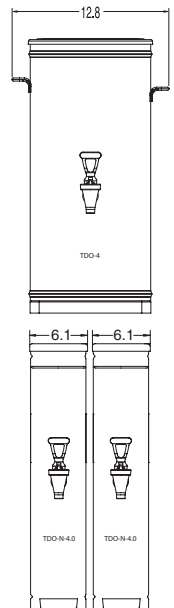

## 4.0 Gallon Narrow Iced Beverage Dispenser

ITEM#

PROJECT

DATE

#### Narrow Beverage Dispenser

*Space-saving iced beverage dispenser expands the variety of offerings in limited counter space*

- Dispenser has 4 gallon (15.1L) capacity.
- Sump dispense valve assures complete dispensing of tea.
- Integrated lid retainer prevents tampering.
- Two dispensers, placed side-by-side, allow added flexibility and twice the capacity within the same footprint as one TDO-4.
- Front - back handles for reduced counterspace usage.
- Three and four-gallon indicators.
- Integrated drip tray.
- For use with 39696.0000 TDO-N Locater Guide on BUNN TB-3 and TB-3Q brewers with 29" trunk height.

#### TDO-N-4

Dimensions:  
21"H x 6.1"W x 23.6"D  
(53.3cm H x 15.2cm W x 60cm D)

#### Shown with TB-3 brewer

Overall depth with locater guide in place: 29"