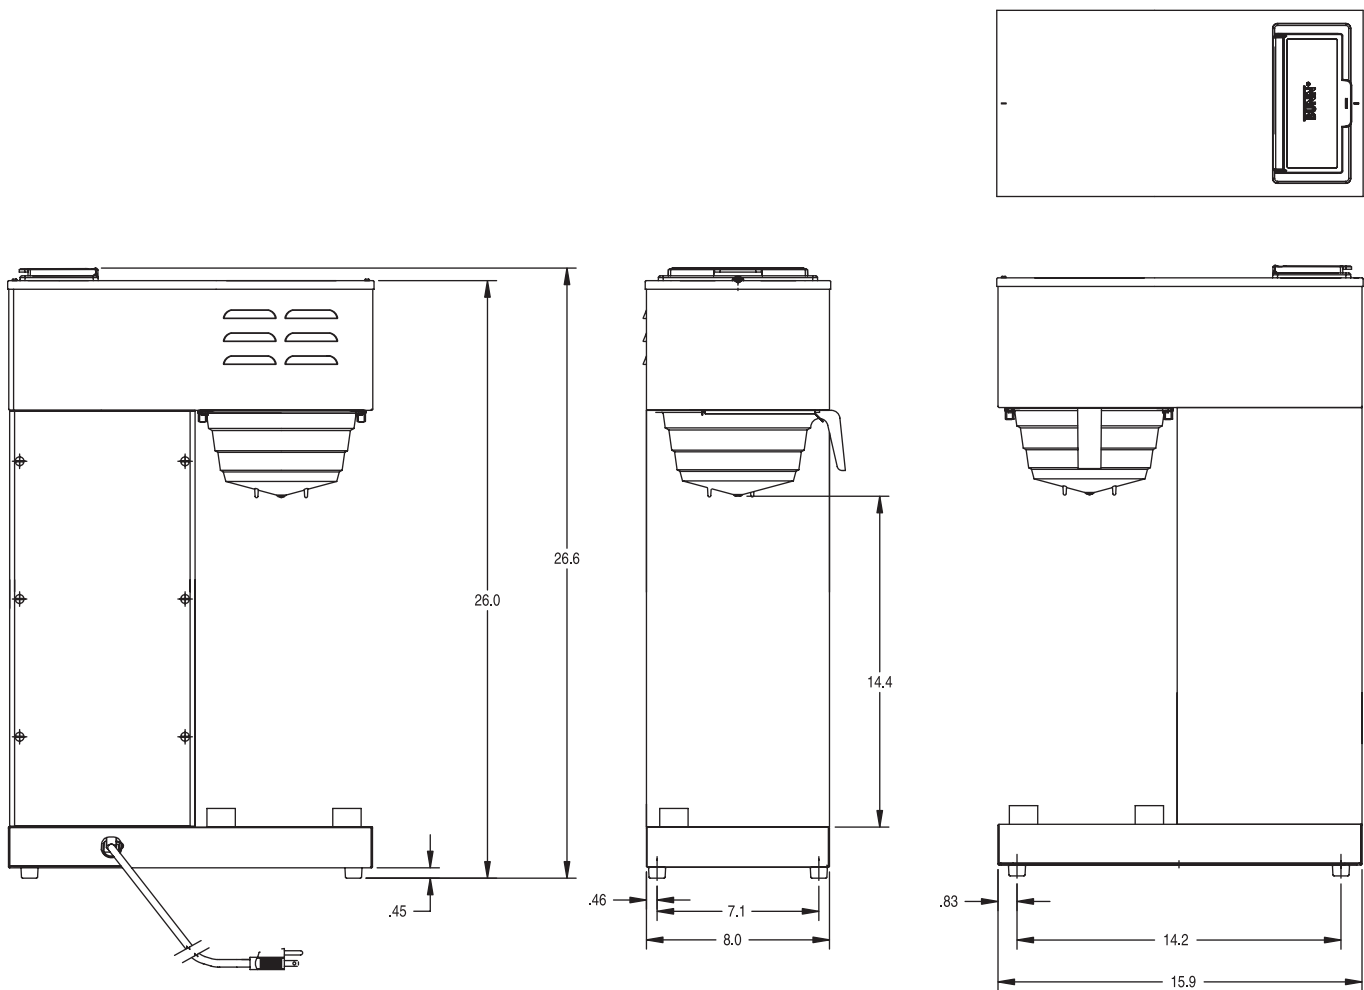

Dimensions & Specifications

Model	Product #	Volts	Amps	Tank Heater Watts	Total Watts	Brewing Capacity	Cu. Ft.	Shipping Weight	Cord Attached
VPR-APS	33200.0010	120	11.5	1320	1375	3.8 gal./hr.	4.3	23 lbs.	Yes†
VPR-APS*	33200.0014	120	11.5	1320	1375	3.8 gal./hr.	4.3	23 lbs.	Yes†

*2.2 litre airpot included. †Power cord (NEMA 5-15P) 15 Amp-120V machine only.

Brewing capacity: based upon incoming water temp of 60°F (140°F rise) per 1/2 gallon brew time of 4 minutes.

Electrical: Model requires 2-wires plus ground service rated 120V, single phase, 60 Hz.

Plumbing: Tank capacity: 155 ounces (4.6 L)

Bunn-O-Matic® Corporation - 1400 Stevenson Drive Springfield, Illinois 62703 • 800-637-8606 • 217-529-6601 • Fax 217-529-6644 • www.bunn.com

BUNN® practices continuous product research and improvement. We reserve the right to change specifications and product design without notice. Such revisions do not entitle the buyer to corresponding changes, improvements, additions or replacements for previously purchased equipment.

All dimensions shown in inches.

6/09 © Bunn-O-Matic Corporation